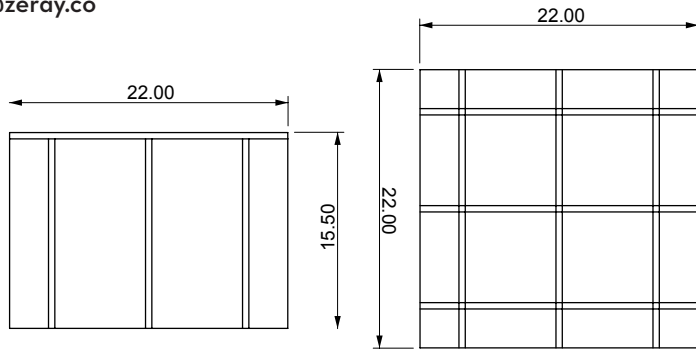

Waffle Low

www.Zeray.co
info@zeray.co

The Waffle Table is designed to be an elegant and affordable coffee table alternative. Cut from a single sheet of cherry plywood and packed flat for your convenience, the Waffle Table can function as both storage and a surface.

Designed 2017

Description Coffee Table

Dimensions 22x22x15"

Material Cherry Venerred plywood

Finish Teak Oil

Lead Time 1-3 Weeks